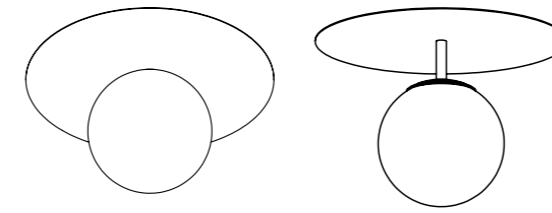

Celeste ceiling

Celeste ceiling

how to order: base+sphere(+rod)+diffuser

bulb not included

CELESTE BASE S-M

CELESTE BASE L

CELESTE SPHERE S

CELESTE SPHERE M

CELESTE SPHERE L

CELESTE ROD S

CELESTE ROD M

CELESTE ROD L

BRONZE			U112SCP1OE	U112SCP2OE	U112SCP3OE	U112RP1OE	U112RP2OE	U112RP3OE
BLACK			U112SCP1ZL	U112SCP2ZL	U112SCP3ZL	U112RP1ZL	U112RP2ZL	U112RP3ZL
WHITE	U112CP1WL	U112CP2WL	U112SCP1WL	U112SCP2WL	U112SCP3WL	U112RP1WL	U112RP2WL	U112RP3WL
BRUSHED BRASS			U112SCP1LB	U112SCP2LB	U112SCP3LB	U112RP1LB	U112RP2LB	U112RP3LB

*for diffuser S & M

*for diffuser L

BULB								
BASE			G9	E27	E27			
MAX. WATT			5W	15W	15W			
VOLT			230V	230V	230V			
CLASS								
GEAR	-	-	-	-	-			
DIMMABLE	-	-	-	-	-			
DIMENSIONS	120xh21	190xh26	D100mm	D150mm	D200mm	12xh50	12xh150	12xh200

Celeste ceiling

how to order: base+sphere(+rod)+diffuser

bulb not included

CELESTE DIFFUSER S CELESTE DIFFUSER M CELESTE DIFFUSER L

BRONZE	U112DP1OE	U112DP2OE	U112DP3OE
BLACK	U112DP1ZL	U112DP2ZL	U112DP3ZL
WHITE	U112DP1WL	U112DP2WL	U112DP3WL
BRUSHED BRASS	U112DP1LB	U112DP2LB	U112DP3LB
BULB			
BASE			
MAX. WATT			
VOLT			
CLASS			
GEAR			
DIMMABLE			
DIMENSIONS	D200mm	D300mm	D400mm