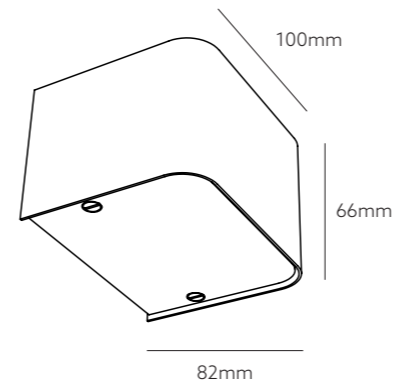

# Cannes

CANNES INDOOR

CANNES INDOOR

CANNES OUTDOOR

CANNES OUTDOOR

BRONZE	U25A1DOE	U25A2DOE		
INOX	U25A1DNM	U25A2DNM	U25A4DNM	U25A3DNM
WHITE	U25A1DWL	U25A2DWL	U25A4DWL	U25A3DWL
BLACK	U25A1DZL	U25A2DZL	U25A4DZL	U25A3DZL
BRUSHED BRASS	U25A1DLB	U25A2DLB		
CCT	2700K	2700K	2700K	2700K
LED				
VOLT	230V	230V	230V	230V
WATT	2W+2W	4W+4W	2W+2W	3W+3W
LUMEN	210+210	439+439	210+210	300+300
CLASS				
GEAR	incorporated	incorporated	incorporated	incorporated
DIMMABLE	NO	NO	NO	NO
DIMENSIONS	82x100xh66	82x100xh66	82x100xh66	82x100xh66
			IP54	IP54