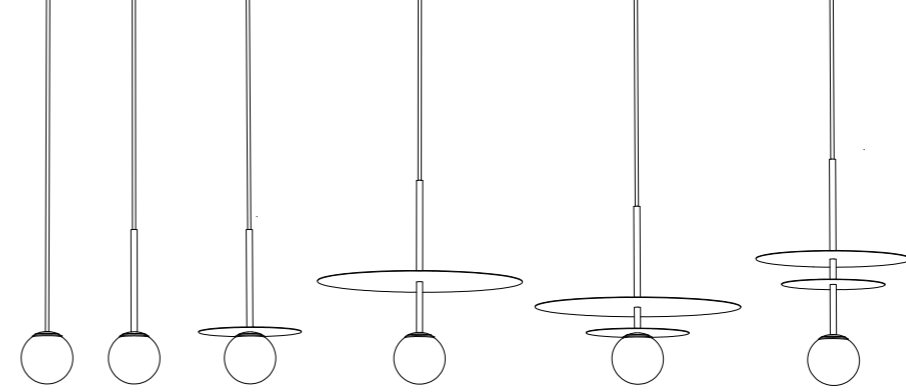

Celeste suspension

Celeste suspension

how to order: base+sphere(+rods)(+diffusers)

bulb not included

								
	CELESTE PLATE C1	CELESTE BASE SB 5,5	CELESTE BASE SB 10	CELESTE SPHERE S	CELESTE SPHERE M	CELESTE SPHERE L	CELESTE ROD S	CELESTE ROD M
BRONZE	U112P1OE	U112P2OE	U112P3OE	U112SP1OE	U112SP2OE	U112SP3OE	U112RP1OE	U112RP2OE
BLACK	U112P1ZL	U112P2ZL	U112P3ZL	U112SP1ZL	U112SP2ZL	U112SP3ZL	U112RP1ZL	U112RP2ZL
WHITE	U112P1WL	U112P2WL	U112P3WL	U112SP1WL	U112SP2WL	U112SP3WL	U112RP1WL	U112RP2WL
BRUSHED BRASS	U112P1LB	U112P2LB	U112P3LB	U112SP1LB	U112SP2LB	U112SP3LB	U112RP1LB	U112RP2LB
BULB								
BASE				G9	E27	E27		
MAX. WATT				5W	15W	15W		
VOLT				230V	230V	230V		
CLASS								
GEAR	-	-	-	-	-	-		
DIMMABLE	-	-	-	-	-	-		
DIMENSIONS	D80mm	55xh20	100xh38	D100mm	D150mm	D200mm	12xh50	12xh150

Celeste suspension

how to order: base+sphere(+rods)(+diffusers)

bulb not included

CELESTE ROD L

CELESTE DIFFUSER S

CELESTE DIFFUSER M

CELESTE DIFFUSER L

	CELESTE ROD L	CELESTE DIFFUSER S	CELESTE DIFFUSER M	CELESTE DIFFUSER L
BRONZE	U112RP3OE	U112DP1OE	U112DP2OE	U112DP3OE
BLACK	U112RP3ZL	U112DP1ZL	U112DP2ZL	U112DP3ZL
WHITE	U112RP3WL	U112DP1WL	U112DP2WL	U112DP3WL
BRUSHED BRASS	U112RP3LB	U112DP1LB	U112DP2LB	U112DP3LB

BULB

BASE

MAX. WATT

VOLT

CLASS

GEAR

DIMMABLE

DIMENSIONS BASE 12xh200 D200mm D300mm D400mm