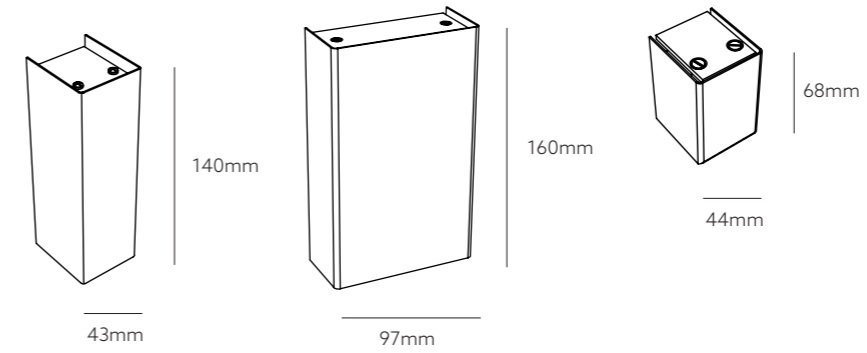

Toulouse

Toulouse

TOULOUSE V
INDOOR

TOULOUSE V
OUTDOOR

TOULOUSE H
INDOOR

TOULOUSE H
OUTDOOR

TOULOUSE P
INDOOR

TOULOUSE P
OUTDOOR

LED							
CCT	2700K	2700K	2700K*	2700K*	2700K*	2700K	2700K
MAX. CURRENT	350mA	350mA	350mA	350mA	350mA	350mA	350mA
WATT	2W+2W	1,5W+1,5W	4W+4W	6W+6W	4W+4W	2W	2W
LUMEN	195+195	170+170	439+439	618+618	439+439	195	195
CLASS							
GEAR	incorporated	incorporated	incorporated	incorporated	incorporated	incorporated	incorporated
DIMMABLE	NO	NO	NO	YES	NO	NO	NO
DIMENSIONS	50x43xh140	50x43xh140	42x97xh160	42x97xh160	42x97xh160	48x44xh68	48x44xh68
		IP54			IP54		IP54