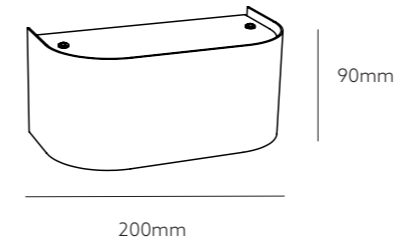

BRONZE	U20A1HOE	U20A1DOE	U20A5DOE	U20A8DOE		
NICKEL	U20A1HNM	U20A1DNM	U20A5DNM	U20A8DNM	U20A2DNM	U20A6DNM
WHITE	U20A1HWL	U20A1DWL	U20A5DWL	U20A8DWL	U20A2DWL	U20A6DWL
BLACK	U20A1HZL	U20A1DZL	U20A5DZL	U20A8DZL	U20A2DZL	U20A6DZL
BRUSHED BRASS	U20A1HLB	U20A1DLB	U20A5DLB	U20A8DLB		
LED						
CCT	-	2700K*	2700K*	2700K*	2700K*	2700K*
MAX. CURRENT	-	350mA	350mA	350mA	350mA	350mA
WATT	10W	8W+4W	8W+8W	8W	8W+4W	8W
LUMEN	-	878+439	878+878	878	878+439	878
CLASS	⊕	⊕	⊕	⊕	⊕	⊕
GEAR	-	incorporated	incorporated	incorporated	incorporated	incorporated
DIMMABLE	-	NO	YES	NO	NO	NO
DIMENSIONS	200x100xh90	200x100xh90	200x100xh90	200x100xh90	200x100xh90	200x100xh90
					IP54	IP54

*3000K possible on request