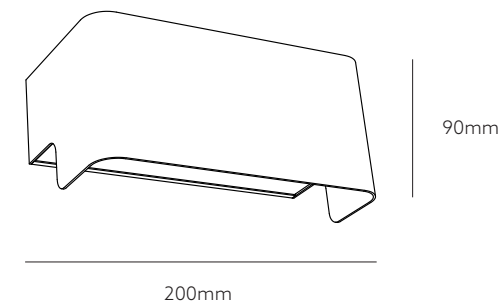

NOCHE DOWN OUTDOOR		NOCHE 220			
	U22A7DNM	U22A11DNM	R7S INDOOR	INDOOR	INDOOR	OUTDOOR
BRONZE			U22A4HOE	U22A4DOE	U22A13DOE	
NICKEL	U22A7DNM	U22A11DNM	U22A4HNM	U22A4DNM	U22A13DNM	U2214DNM
WHITE	U22A7DWL	U22A11DWL	U22A4HWL	U22A4DWL	U22A13DWL	U22A14DWL
BLACK	U22A7DZL	U22A11DZL	U22A4HZL	U22A4DZL	U22A13DZL	U22A14DZL
BRUSHED BRASS			U22A4HLB	U22A4DLB	U22A13DLB	
LED						
CCT	2700K	2700K*	-	2700K*	2700K*	2700K*
MAX. CURRENT	350mA	350mA	-	350mA	350mA	350mA
WATT	1,5W	3W	10W	8W+4W	8W+8W	8W+4W
LUMEN	185	300	-	878+439	878+878	878+439
CLASS						
GEAR	incorporated	incorporated	-	incorporated	incorporated	incorporated
DIMMABLE	NO	NO	-	NO	YES	NO
DIMENSIONS	106x111xh100	106x111xh100	200x100xh90	200x100xh90	200x100xh90	200x100xh90
	IP54	IP54				IP54

*3000K possible on request