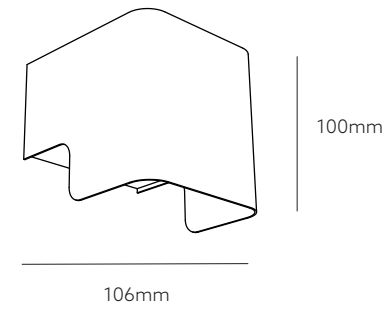

NOCHE INDOOR G9 NOCHE G9 OUTDOOR NOCHE DOWN COVER NOCHE INDOOR