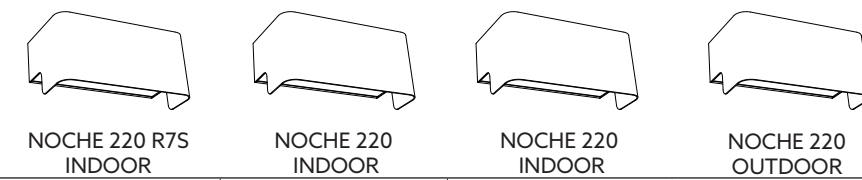

NOCHE DOWN OUTDOOR		NOCHE 220			
	U22A7DNM	U22A11DNM	R7S INDOOR	INDOOR	INDOOR	OUTDOOR
BRONZE			U22A4HOE	U22A4DOE	U22A13DOE	
NICKEL	U22A7DNM	U22A11DNM	U22A4HNM	U22A4DNM	U22A13DNM	U2214DNM
WHITE	U22A7DWL	U22A11DWL	U22A4HWL	U22A4DWL	U22A13DWL	U22A14DWL
BLACK	U22A7DZL	U22A11DZL	U22A4HZL	U22A4DZL	U22A13DZL	U22A14DZL
BRUSHED BRASS			U22A4HLB	U22A4DLB	U22A13DLB	
LED						
CCT	2700K	2700K*	-	2700K*	2700K*	2700K*
MAX. CURRENT	350mA	350mA	-	350mA	350mA	350mA
WATT	1,5W	3W	10W	8W+4W	8W+8W	8W+4W
LUMEN	185	300	-	878+439	878+878	878+439
CLASS						
GEAR	incorporated	incorporated	-	incorporated	incorporated	incorporated
DIMMABLE	NO	NO	-	NO	YES	NO
DIMENSIONS	106x111xh100	106x111xh100	200x100xh90	200x100xh90	200x100xh90	200x100xh90
	IP54	IP54				IP54

*3000K possible on request