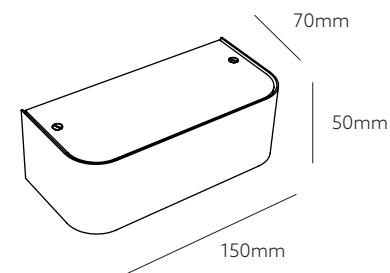

BRONZE	U21A1HOE	U21A2DOE	U21A1DOE	U21A4DOE				
NICKEL	U21A1HNM	U21A2DNM	U21A1DNM	U21A4DNM	U21A3DNM	U21A6DNM	U21A8DNM	U21A7DNM
WHITE	U21A1HWL	U21A2DWL	U21A1DWL	U21A4DWL	U21A3DWL	U21A6DWL	U21A8DWL	U21A7DWL
BLACK	U21A1HZL	U21A2DZL	U21A1DZL	U21A4DZL	U21A3DZL	U21A6DZL	U21A8DZL	U21A7DZL
BRUSHED BRASS	U21A1HLB	U21A2DLB	U21A1DLB	U21A4DLB				

LED								
CCT	-	2700K*	2700K*	2700K*	2700K*	2700K*	2700K*	2700K*
MAX. CURRENT	-	350mA	350mA	350mA	350mA	350mA	350mA	350mA
WATT	5W	4W+4W	8W+4W	8W+4W	4W+4W	8W+4W	4W	8W
LUMEN	-	439+439	878+439	878+439	439+439	878+439	439	878
CLASS	⊕	⊕	⊕	⊕	⊕	⊕	⊕	⊕
GEAR	-	incorporated	incorporated	incorporated	incorporated	incorporated	incorporated	incorporated
DIMMABLE	-	NO	NO	YES	NO	NO	NO	NO
DIMENSIONS	150x70xh50	150x70xh50	150x70xh50	150x70xh50	150x70xh50	150x70xh50	150x70xh50	150x70xh50
					IP54	IP54	IP54	IP54

*3000K possible on request