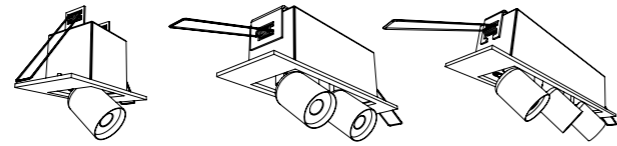

Louis SR

Louis SR

driver 1/2 spot(s) non dim - I9D2ZW
 driver 2/3 spots triac dim - ID01DP06
 driver 1-3 spots dali dim - ID01DP08

LOUIS SR1

LOUIS SR2

LOUIS SR3

BRONZE	U9SR1DOE	U9SR2DOE	U9SR3DOE	
NICKEL	U9SR1DNM	U9SR2DNM	U9SR3DNM	
WHITE	U9SR1DWL	U9SR2DWL	U9SR3DWL	
BLACK	U9SR1DZL	U9SR2DZL	U9SR3DZL	
LED				
CCT	2700K	2700K	2700K	
ANGLE	15° ¹	15° ¹	15° ¹	
MAX. CURRENT	350mA	350mA	350mA	
WATT	2W	2x2W	3x2W	
LUMEN	210	2x210	3x210	
CLASS				
GEAR	not incorporated	not incorporated	not incorporated	
DIMMABLE	-	-	-	
DIMENSIONS	108x62xh115	175x62xh115	226x62xh115	
	80x54xh72	142x54xh65	200x54xh65	

¹32° possible on request