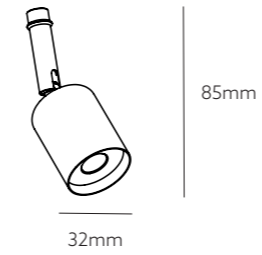

Louis SR

Louis SR

driver 1/2 spot(s) non dim - I9D2ZW
 driver 2/3 spots triac dim - ID01DP06
 driver 1-3 spots dali dim - ID01DP08

LOUIS SR1

LOUIS SR2

LOUIS SR3

BRONZE	U9SR1DOE	U9SR2DOE	U9SR3DOE	
NICKEL	U9SR1DNM	U9SR2DNM	U9SR3DNM	
WHITE	U9SR1DWL	U9SR2DWL	U9SR3DWL	
BLACK	U9SR1DZL	U9SR2DZL	U9SR3DZL	
LED				
CCT	2700K	2700K	2700K	
ANGLE	15° ¹	15° ¹	15° ¹	
MAX. CURRENT	350mA	350mA	350mA	
WATT	2W	2x2W	3x2W	
LUMEN	210	2x210	3x210	
CLASS				
GEAR	not incorporated	not incorporated	not incorporated	
DIMMABLE	-	-	-	
DIMENSIONS	108x62xh115	175x62xh115	226x62xh115	
	80x54xh72	142x54xh65	200x54xh65	

¹32° possible on request