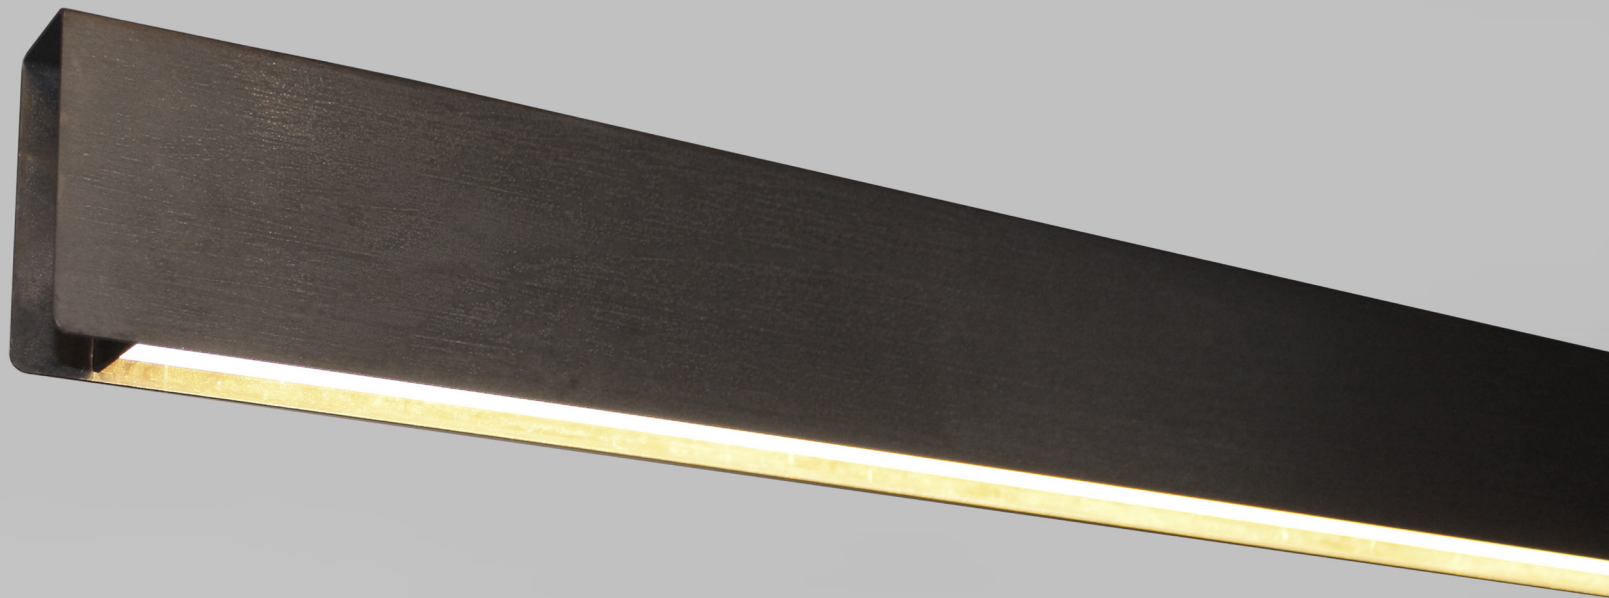

NOSTA / Avignon

Admirable lighting with Avignon

Admirable lighting with Avignon

As clean and pure as it gets with high quality LED strips for an appealing light. Avignon can be placed directly above a dining table, home or office workspace.

	AVIGNON 1350 24W DIM	AVIGNON 1350 24W w/out driver	AVIGNON 2000 37W DIM	AVIGNON 2000 37W w/out driver								
BRONZE	U111H3DOE	U111H4DOE	U111H7DOE	U111H8DOE								
BLACK	U111H3DZL	U111H4DZL	U111H7DZL	U111H8DZL								
WHITE	U111H3DWL	U111H4DWL	U111H7DWL	U111H8DWL								
BRUSHED BRASS	U111H3DLB	U111H4DLB	U111H7DLB	U111H8DLB								
BASE												
CCT	2700	2700	2700	2700								
LED												
MAX.WATT	24W	24W	37W	37W								
LUMEN	2150lm	2150lm	3360lm	3360lm								
CLASS	class I 		class I 									
GEAR	incorporated	not incorporated	incorporated	not incorporated								
DIMMABLE	YES*	-	YES*	-								
DIMENSIONS (mm)	L1350 x H55 x B22	L1350 x H55 x B22	L1995 x H55 x B22	L1995 x H55 x B22								
		D 40mm- 80mm		D 40mm- 80mm								