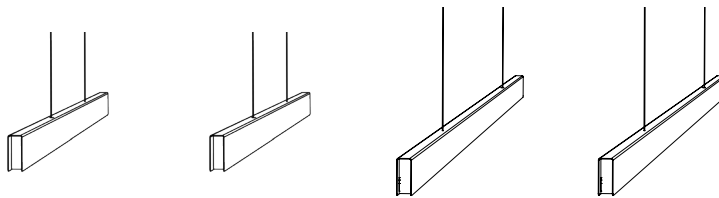

	AVIGNON 1350 24W DIM	AVIGNON 1350 24W w/out driver	AVIGNON 2000 37W DIM	AVIGNON 2000 37W w/out driver								
BRONZE	U111H3DOE	U111H4DOE	U111H7DOE	U111H8DOE								
BLACK	U111H3DZL	U111H4DZL	U111H7DZL	U111H8DZL								
WHITE	U111H3DWL	U111H4DWL	U111H7DWL	U111H8DWL								
BRUSHED BRASS	U111H3DLB	U111H4DLB	U111H7DLB	U111H8DLB								
BASE												
CCT	2700	2700	2700	2700								
LED												
MAX.WATT	24W	24W	37W	37W								
LUMEN	2150lm	2150lm	3360lm	3360lm								
CLASS	class I 		class I 									
GEAR	incorporated	not incorporated	incorporated	not incorporated								
DIMMABLE	YES*	-	YES*	-								
DIMENSIONS (mm)	L1350 x H55 x B22	L1350 x H55 x B22	L1995 x H55 x B22	L1995 x H55 x B22								
		D 40mm- 80mm		D 40mm- 80mm								