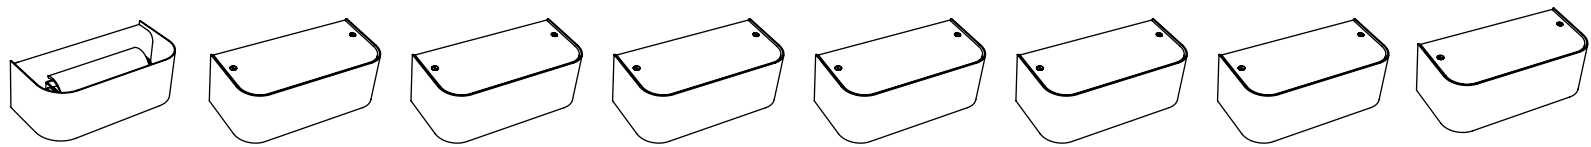

NOSTA / Nice
Easy lighting with Nice

Easy lighting with Nice

The Nice dimensions are calculated using the golden ratio to attribute the highest aesthetic value to this armature. The ratios are perceived as natural and appealing and the rigid, sober lines facilitate the integration of Nice both in formal and domestic interiors. Thus, no coincidence that Nice is a bestseller in the Nosta collection.

| | NICE indoor | NICE LED 8W indoor | NICE LED 12W indoor | NICE LED 12W DIM indoor | NICE LED 8W outdoor | NICE LED 12W outdoor | NICE LED 4W UP or DOWN outdoor | NICE LED 8W UP or DOWN outdoor |
|-----------------|---|---|---|---|---|---|---|---|
| BRONZE | U21A1HOE | U21A2DOE | U21A1DOE | U21A4DOE | U21A3DOE | U21A6DOE | U21A8DOE | U21A7DOE |
| INOX | U21A1HNM | U21A2DNM | U21A1DNM | U21A4DNM | U21A3DNM | U21A6DNM | U21A8DNM | U21A7DNM |
| WHITE | U21A1HWL | U21A2DWL | U21A1DWL | U21A4DWL | U21A3DWL | U21A6DWL | U21A8DWL | U21A7DWL |
| BLACK | U21A1HZL | U21A2DZL | U21A1DZL | U21A4DZL | U21A3DZL | U21A6DZL | U21A8DZL | U21A7DZL |
| BRUSHED BRASS | U21A1HLB | U21A2DLB | U21A1DLB | U21A4DLB | U21A3DLB | U21A6DLB | U21A8DLB | U21A7DLB |
| LAMP / LED |  |  |  |  |  |  |  |  |
| BASE | R7S/79 | | | | | | | |
| CCT | | 2700K | 2700K | 2700K | 2700K | 2700K | 2700K | 2700K |
| LUMEN | | 439+439 | 878+439 | 878+439 | 439+439 | 878+439 | 439 | 878 |
| MAX.WATT | 80W | 4W + 4W | 8W + 4W | 8W+4W | 4W + 4W | 8W+4W | 4W | 8W |
| VOLT | 220V | 220V | 220V | 220V | 220V | 220V | 220V | 220V |
| CLASS | class I  | class I  | class I  | class I  | class I  | class I  | class I  | class I  |
| GEAR | n/a | incorporated | incorporated | incorporated | incorporated | incorporated | incorporated | incorporated |
| DIMMABLE | YES | NO | NO | YES | NO | NO | NO | NO |
| DIMENSIONS (mm) | L150 x B70 x H50 | L150 x B70 x H50 | L150 x B70 x H50 | L150 x B70 x H50 | L150 x B70 x H50 | L150 x B70 x H50 | L150 x B70 x H50 | L150 x B70 x H50 |