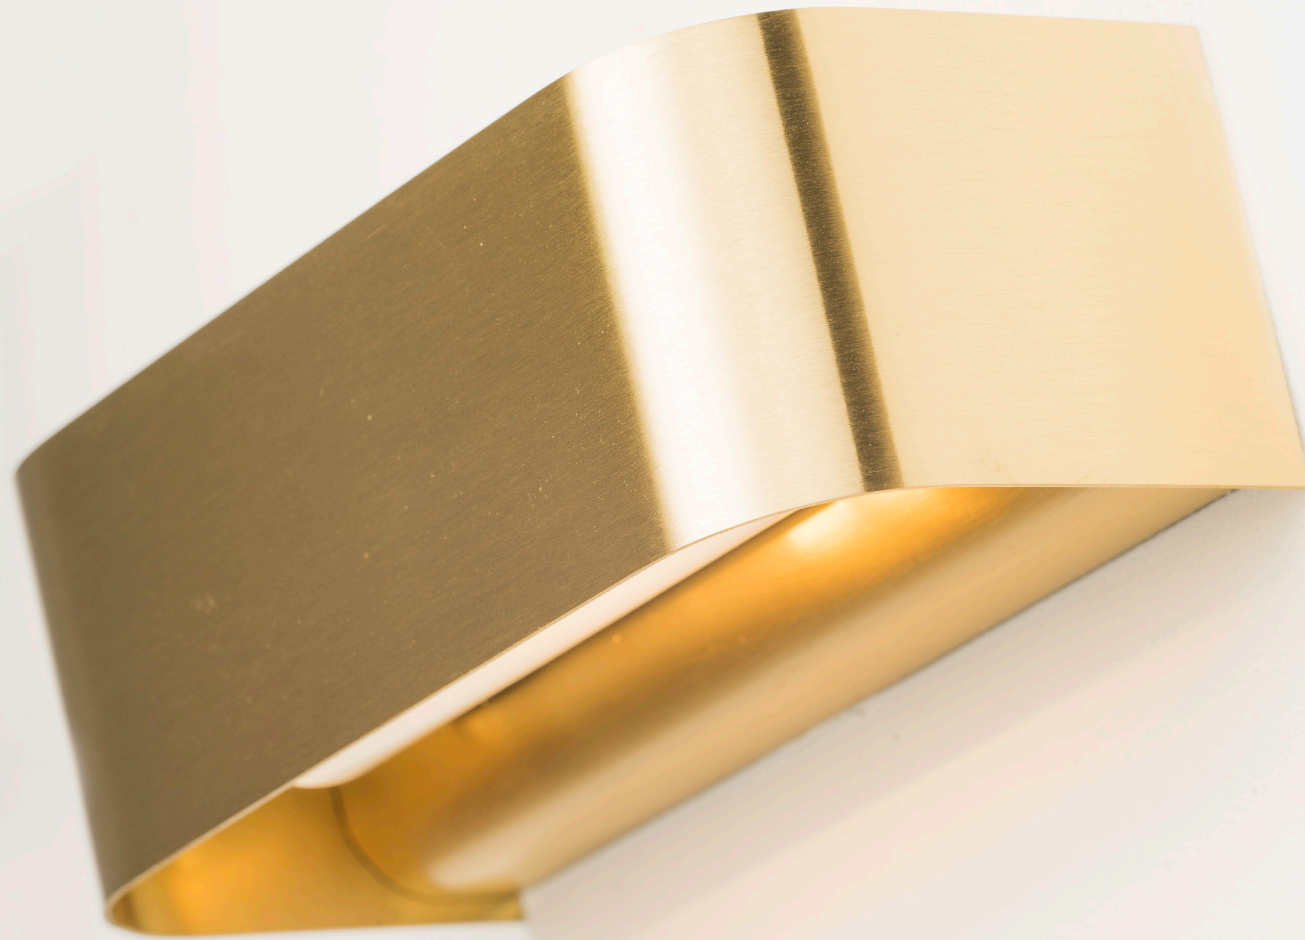

NOSTA / Nice
Easy lighting with Nice

Easy lighting with Nice

The Nice dimensions are calculated using the golden ratio to attribute the highest aesthetic value to this armature. The ratios are perceived as natural and appealing and the rigid, sober lines facilitate the integration of Nice both in formal and domestic interiors. Thus, no coincidence that Nice is a bestseller in the Nosta collection.

| | NICE indoor | NICE LED 8W indoor | NICE LED 12W indoor | NICE LED 12W DIM indoor | NICE LED 8W outdoor | NICE LED 12W outdoor | NICE LED 4W UP or DOWN outdoor | NICE LED 8W UP or DOWN outdoor |
|-----------------|---|---|---|---|---|---|---|---|
| BRONZE | U21A1HOE | U21A2DOE | U21A1DOE | U21A4DOE | U21A3DOE | U21A6DOE | U21A8DOE | U21A7DOE |
| INOX | U21A1HNM | U21A2DNM | U21A1DNM | U21A4DNM | U21A3DNM | U21A6DNM | U21A8DNM | U21A7DNM |
| WHITE | U21A1HWL | U21A2DWL | U21A1DWL | U21A4DWL | U21A3DWL | U21A6DWL | U21A8DWL | U21A7DWL |
| BLACK | U21A1HZL | U21A2DZL | U21A1DZL | U21A4DZL | U21A3DZL | U21A6DZL | U21A8DZL | U21A7DZL |
| BRUSHED BRASS | U21A1HLB | U21A2DLB | U21A1DLB | U21A4DLB | U21A3DLB | U21A6DLB | U21A8DLB | U21A7DLB |
| LAMP / LED |  |  |  |  |  |  |  |  |
| BASE | R7S/79 | | | | | | | |
| CCT | | 2700K | 2700K | 2700K | 2700K | 2700K | 2700K | 2700K |
| LUMEN | | 439+439 | 878+439 | 878+439 | 439+439 | 878+439 | 439 | 878 |
| MAX.WATT | 80W | 4W + 4W | 8W + 4W | 8W+4W | 4W + 4W | 8W+4W | 4W | 8W |
| VOLT | 220V | 220V | 220V | 220V | 220V | 220V | 220V | 220V |
| CLASS | class I  | class I  | class I  | class I  | class I  | class I  | class I  | class I  |
| GEAR | n/a | incorporated | incorporated | incorporated | incorporated | incorporated | incorporated | incorporated |
| DIMMABLE | YES | NO | NO | YES | NO | NO | NO | NO |
| DIMENSIONS (mm) | L150 x B70 x H50 | L150 x B70 x H50 | L150 x B70 x H50 | L150 x B70 x H50 | L150 x B70 x H50 | L150 x B70 x H50 | L150 x B70 x H50 | L150 x B70 x H50 |