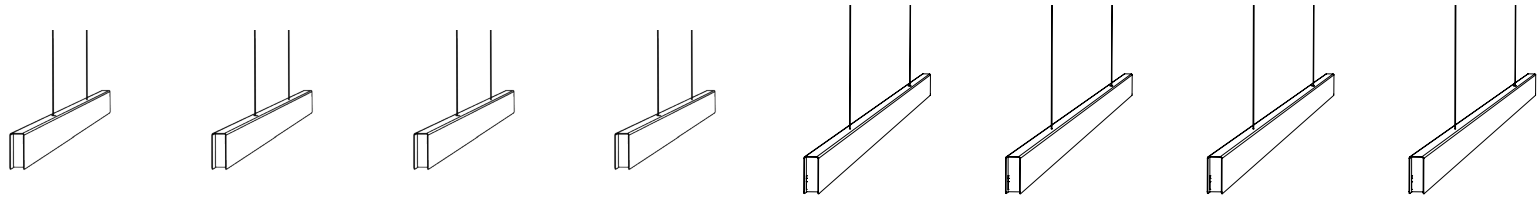

NOSTA / Avignon  
*Admirable lighting with Avignon*

Admirable lighting with Avignon  
As clean and pure as it gets with the high quality led strips for an appealing light.

	AVIGNON 1350 24W	AVIGNON 1350 24W	AVIGNON 1350 24W DIM	AVIGNON 1350 24W w/out driver	AVIGNON 2000 18W	AVIGNON 2000 18W	AVIGNON 2000 37W DIM	AVIGNON 2000 37W w/out driver
BRONZE	U111H1DOE	U111H2DOE	U111H3DOE	U111H4DOE	U111H5DOE	U111H6DOE	U111H7DOE	U111H8DOE
BLACK	U111H1DZL	U111H2DZL	U111H3DZL	U111H4DZL	U111H5DZL	U111H6DZL	U111H7DZL	U111H8DZL
WHITE	U111H1DWL	U111H2DWL	U111H3DWL	U111H4DWL	U111H5DWL	U111H6DWL	U111H7DWL	U111H8DWL
								
CCT	2700	2700	2700	2700	2700	2700	2700	2700
LED								
	24W	24W	24W	24W	18W	18W	37W	37W
LUMEN	2150lm	2150lm	2150lm	2150lm	2520lm	2520lm	3360lm	3360lm
CLASS	class I 	class I 	class I 	class I 	class I 	class I 	class I 	class I 
GEAR	incoperated	incoperated	incoperated	not incorporated	incoperated	incoperated	incoperated	not incorporated
DIMMABLE	NO	NO	YES*	-	NO	NO	YES*	-
DIMENSIONS (mm)	L1350 x H55 x B22	L1350 x H55 x B22	L1350 x H55 x B22	L1350 x H55 x B22	L1995 x H55 x B22	L1995 x H55 x B22	L1995 x H55 x B22	L1995 x H55 x B22
	D 25mm			D 40mm- 80mm	D 25mm			D 40mm- 80mm

\* with dimmable driver 0-10V or PWM or resistance  
 \*\* dimensions box see page 96